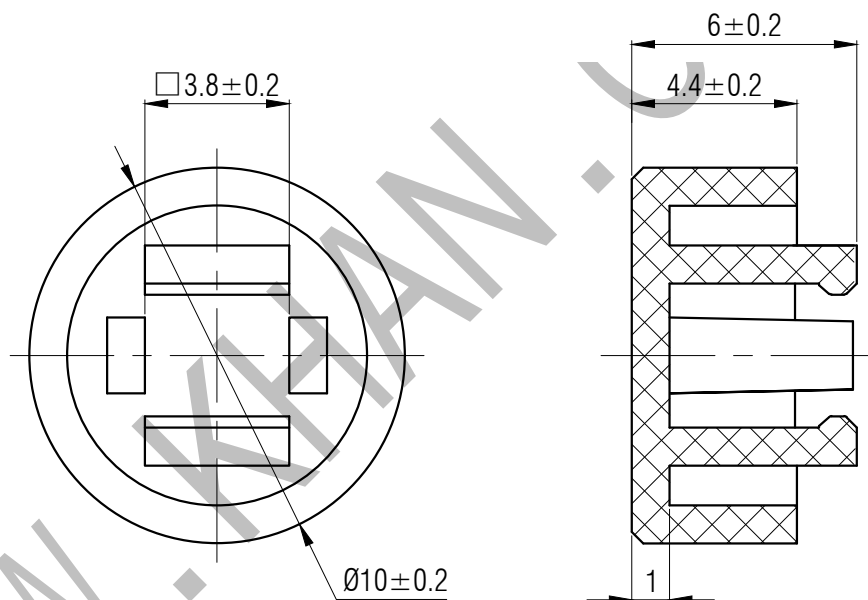

SWITCH CAP
P/N:SC224

Materials ABS

Color Black, Gray
(OEM AVAILABLE)

Packaging

Bulk Package
Inner Package: Plastic bag
Outer Package: Carton

VERSION		PROJECTION	DESIGN	
KH14FE22E				
SCALE	SIZE	 Dimensions are shown:mm(inches)	DRAWN	
5:1	A4		2014.02.20	APPROVAL